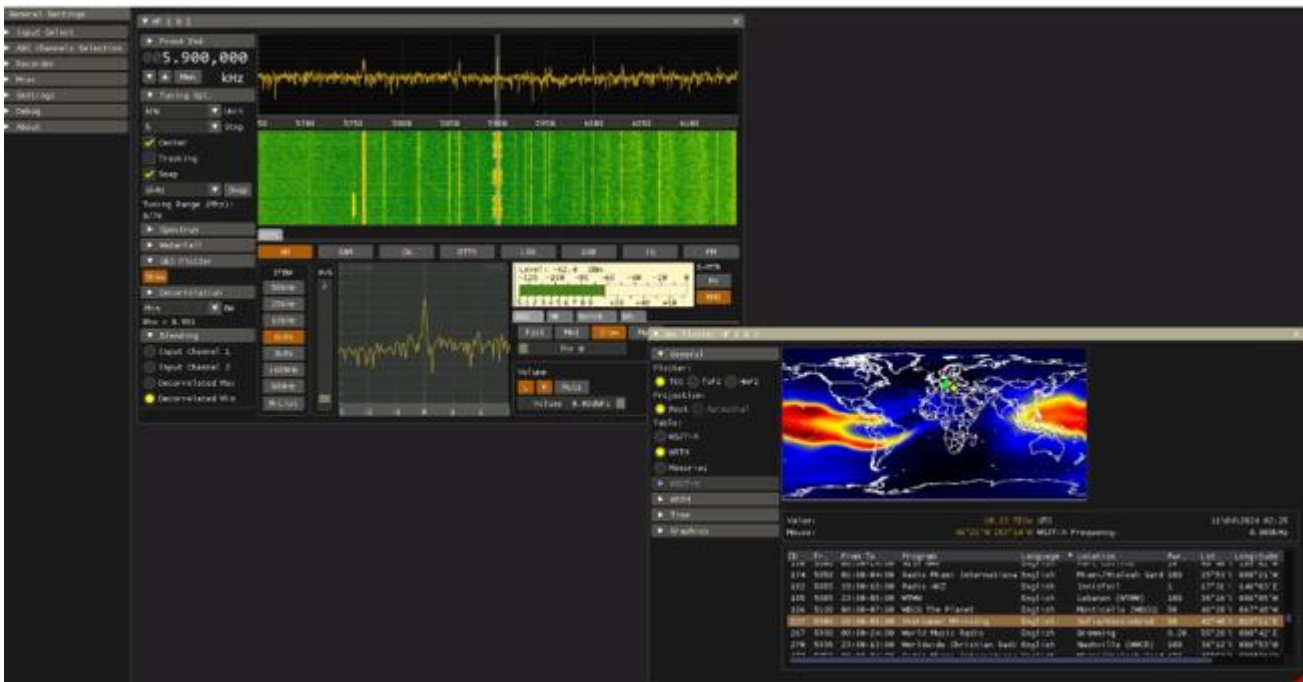

(Nico Palermo via WRTH FB)