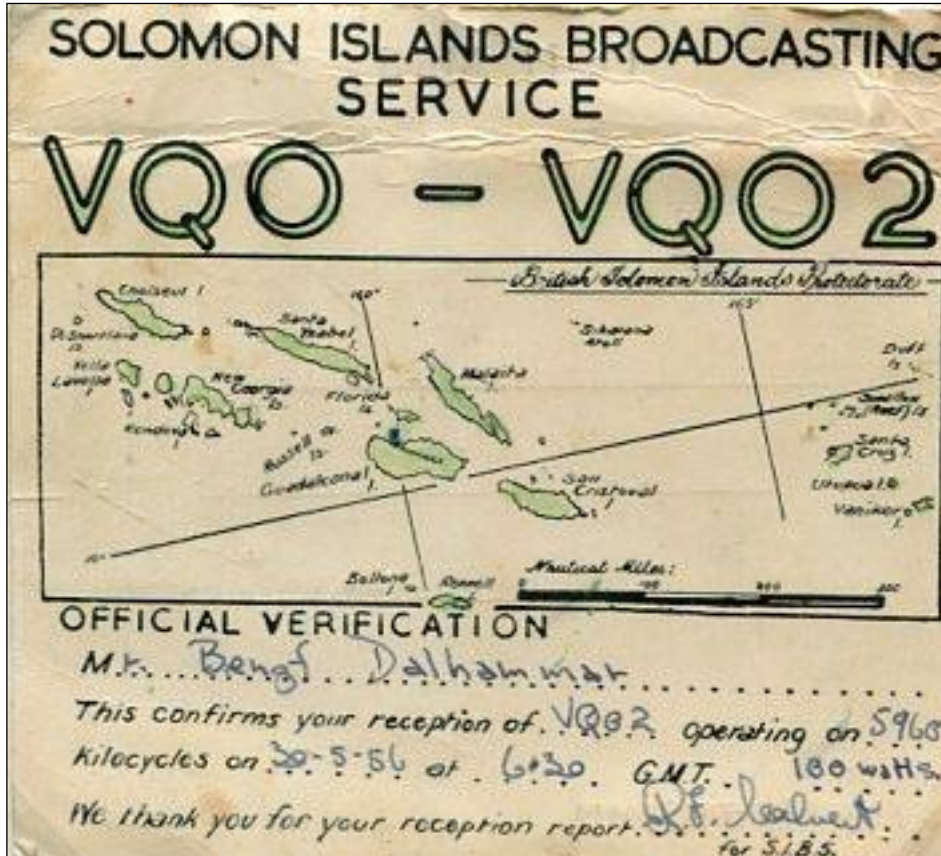

But no joy without sorrow.... In this case Bengt is quite disappointed with Chile. In spite of reports to six different Chilean stations none have replied. Amongst all hopeless cases I would like to mention Kap Verde, Siam, the Ivory Coast, Canary Islands, Yemen and so on. I hope to be able to get Kuwait through a pal in Jordan. Lucky enough the positive subjects are in majority, says Bengt.

I might add that Bengt over the years got most of the stations mentioned (if not all) verified. We have shown the card from VQO2 before but I thought it would be an appropriate illustration to Bengt's story.