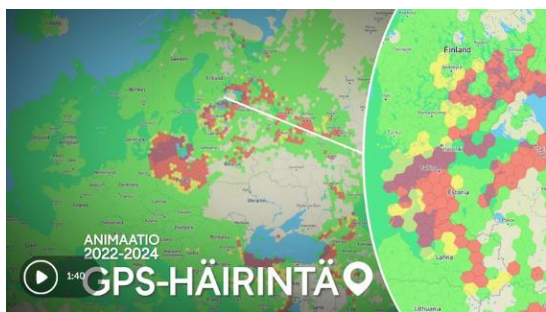

[nordx] Vem eller vilka började störa GPS 2022?

Animationen visar hur det röda störningsmolnet anlände till Europa. MTV Uutiset-Nyheter sammanställde en animering av GPS-störningar i Europa från de senaste två åren.

Videon visar att GPS-störningar riktas mot norra och östra Europa kanske mer än någonsin.

Europa upplever för närvarande allvarliga GPS-störningar, enligt kartorna på webbplatsen GPSJam.org, som samlar in öppen GPS-data från positioneringsenheter. Före kriget i Ukraina var störningar relativt sällsynta, men efter kriget, särskilt i östeuropeiska

länder, har antalet störningar ökat mångfaldigt. GPSJam rapporterar störningar med röda och gula färger. Om det finns liten eller ingen störning är färgen grön.

MTV Uutiset samlade alla GPSJams störningskartor från februari 2022 för en video. När kriget i Ukraina startade, började till exempel stora röda fläckar bildas i områdena Polen, Rumänien, Ryssland, Vitryssland och de baltiska länderna. Däremot försvann GPS-signalen från Ukraina nästan helt efter krigets början. Men hur är det med de nordiska länderna?

Animationen visar att störningar har kommit till Finland och Sverige i större skala först vid förra årsskiftet.

Finnair har kommenterat att fenomenet är bekant, och det sägs inte påverka flygsäkerheten, eftersom flygplanets navigationssystem snabbt känner igen GPS-störningar och planet har flera alternativa system för navigering.

Källa: MTV Översättning: Google (Tack RHA för tipset)

Video at: <https://www.mtvuutiset.fi/videot/klipit/prog20802197#gs.7ncm6x>

(Kari Kallio)